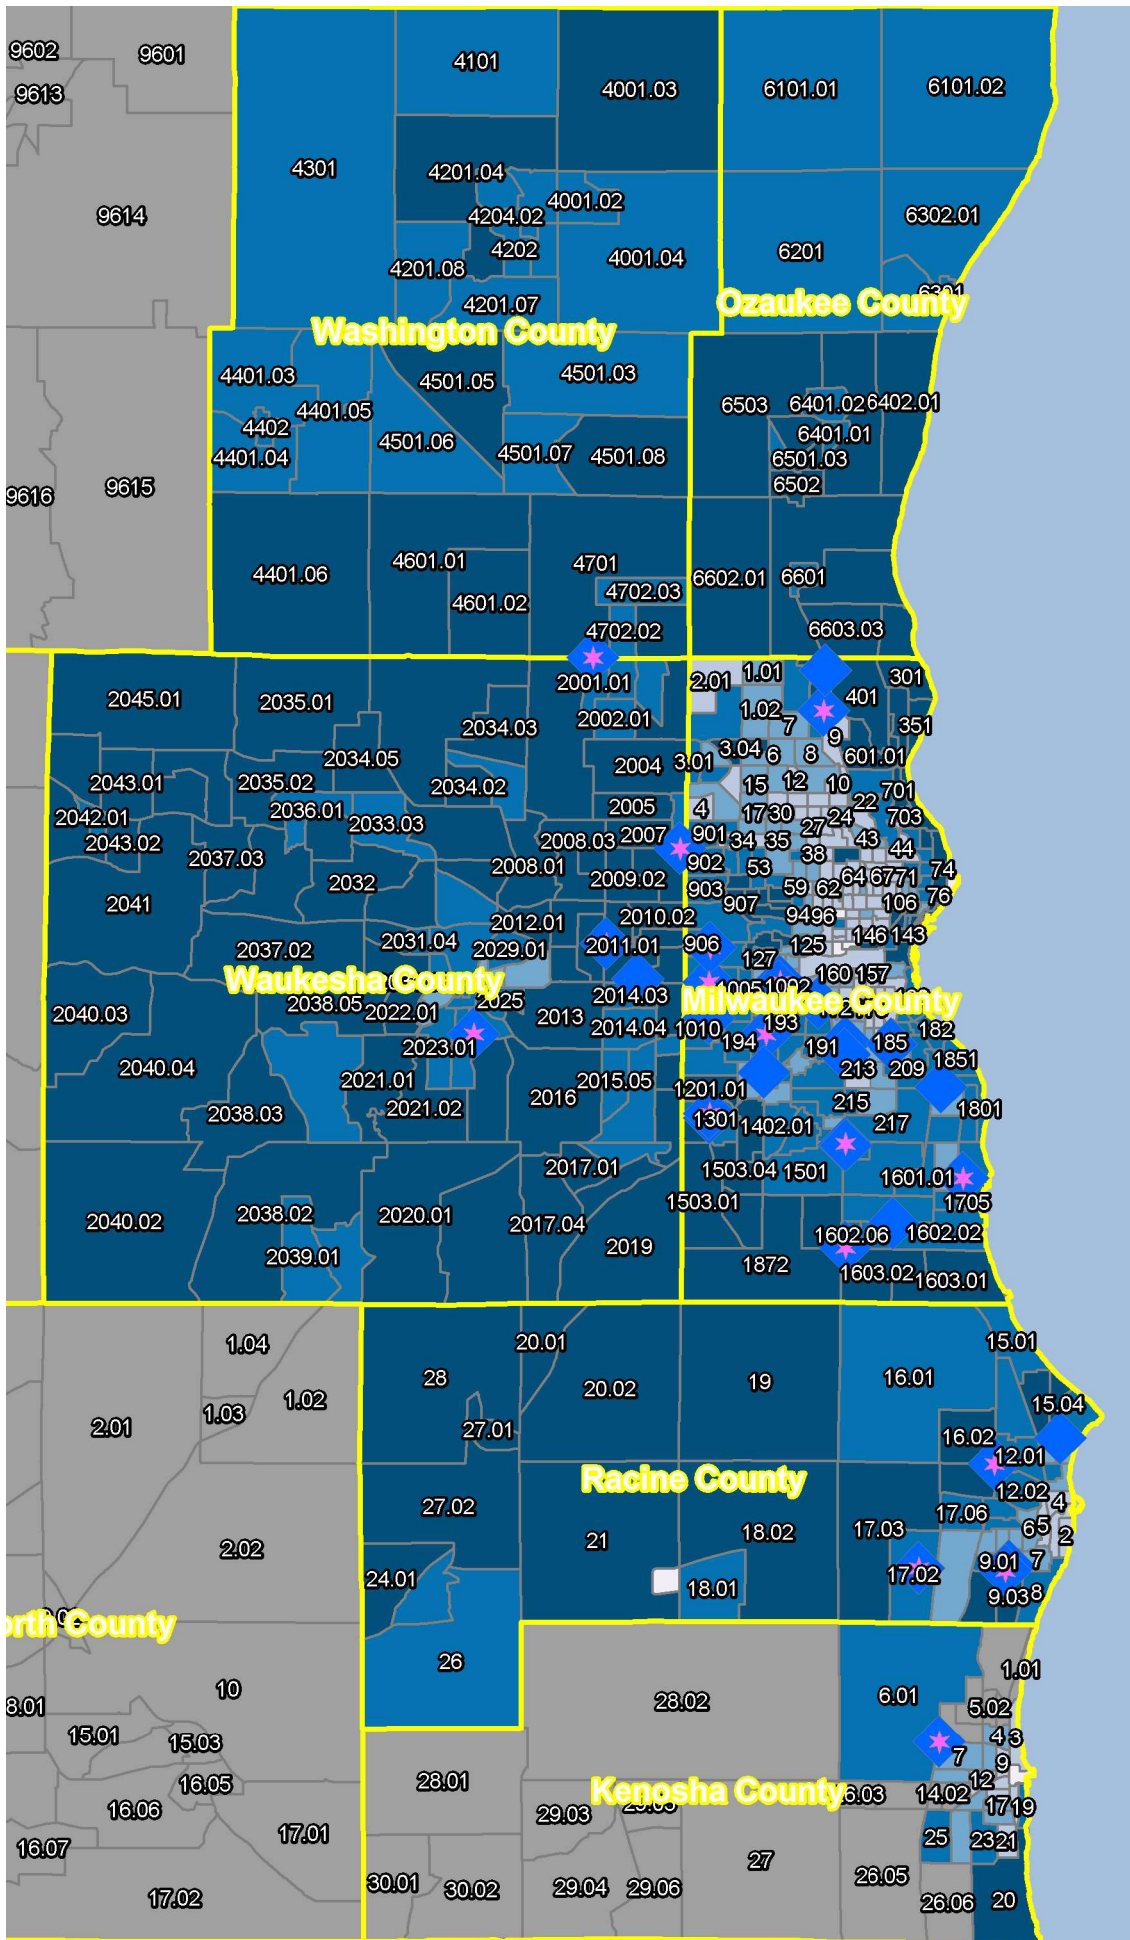

# TRI CITY NATIONAL BANK - 2023 CRA - ASSESSMENT AREA INCOME MAP

TCNB Whole Bank\*

## Income Level

- ◆ Bank Branches
- ★ ATM Locations