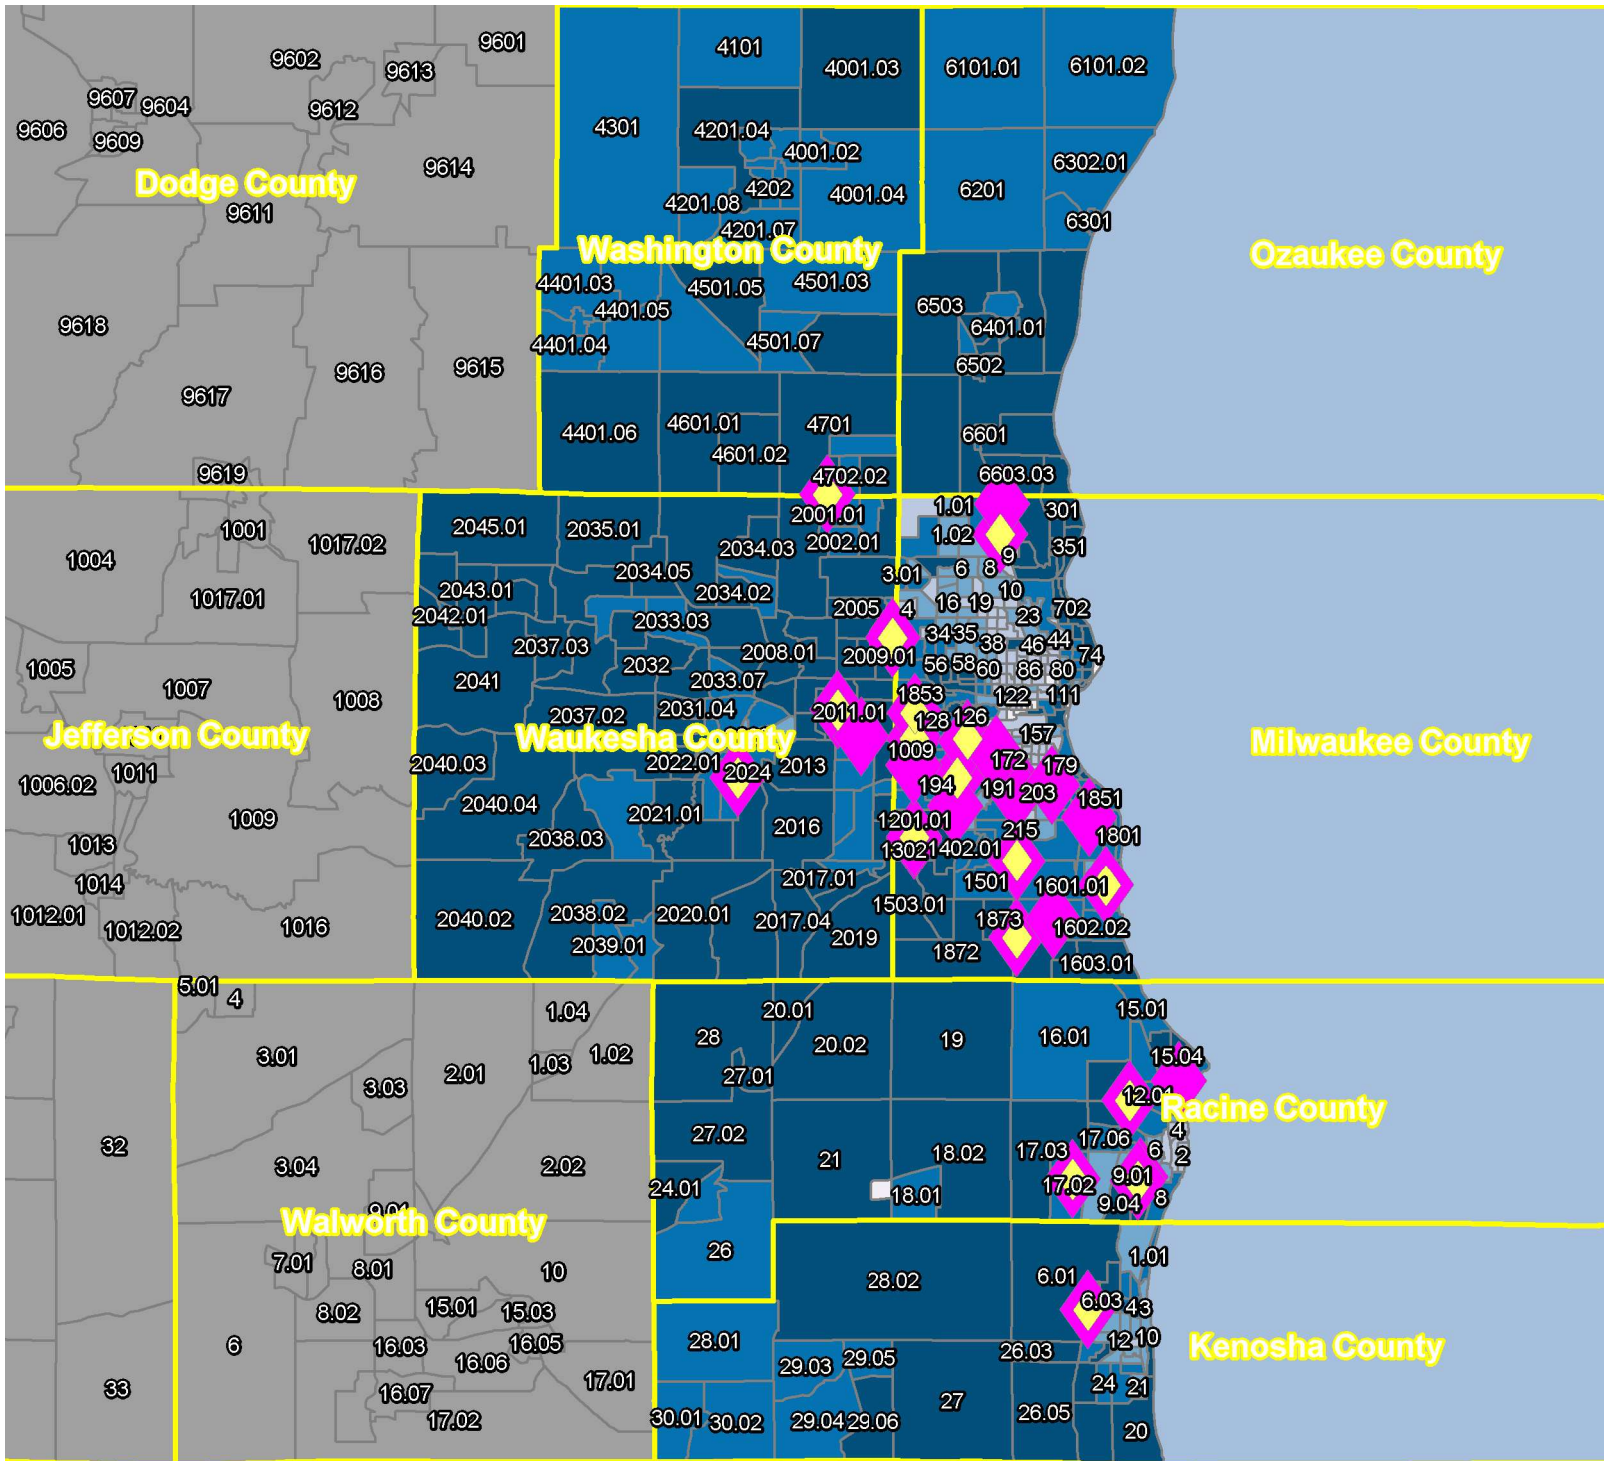

TRI CITY NATIONAL BANK - 2024 CRA - ASSESSMENT AREA INCOME MAP

TCNB Whole Bank*

Income Level

- Bank Branches (Pink Diamond)
- ATM Locations (Yellow Diamond)